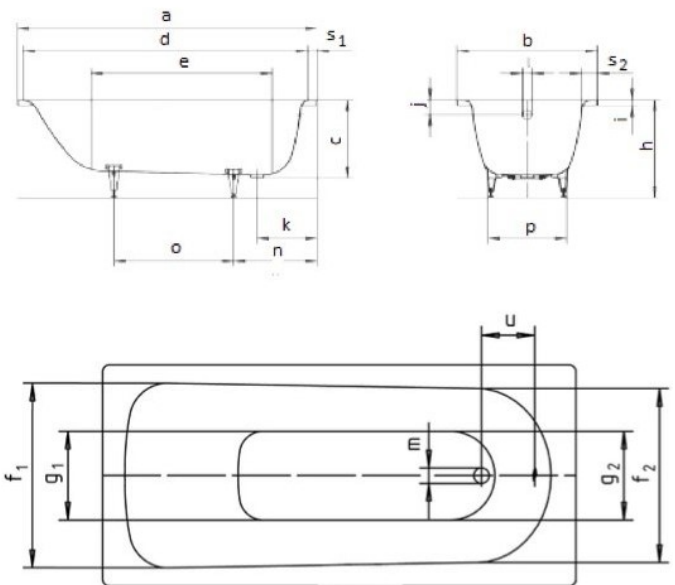

**K U Y S E N**  
ENTERPRISES, INC.

Brand : KALDEWEI, Germany  
 Name : EUROWA inlay tub  
 Item Code : 1198 0001 0001  
 Designer :  
 Color / Finish: White  
 Dimensions : Overall (LxWxH in cm)  
 170 x 70 x 39

**Product info:**

- One-seater bathtub with waste hole at foot end
- Classic four-cornered model
- Made of steel enamel 2.3 mm
- Water volume : 86 litres
- Bath waste shown in image is not included

**Add-ons**

- 1 x KF0413 waste and overflow set
- 1 x KPSG.00000.02 drain pipe with overflow
- 2 x M30050G rubber seal

<b>Model No.</b>		<b>312</b>
External length	a	1700
External width	b	700
Depth	c	390
Internal length (top)	d	1530
Internal length (bottom)	e	1150
Internal width (top)	f <sub>1</sub> ; f <sub>2</sub>	550; 530
Internal width (bottom)	g <sub>1</sub> ; g <sub>2</sub>	390; 350
Height with feet	h	515-535
Height of rim	i	32
Distance top edge to centre of overflow hole	j	63
Distance bath edge to centre of drain hole	k	310
Diameter of overflow hole	l	52
Diameter of drain hole	m	52
Distance between centre holes	u	212